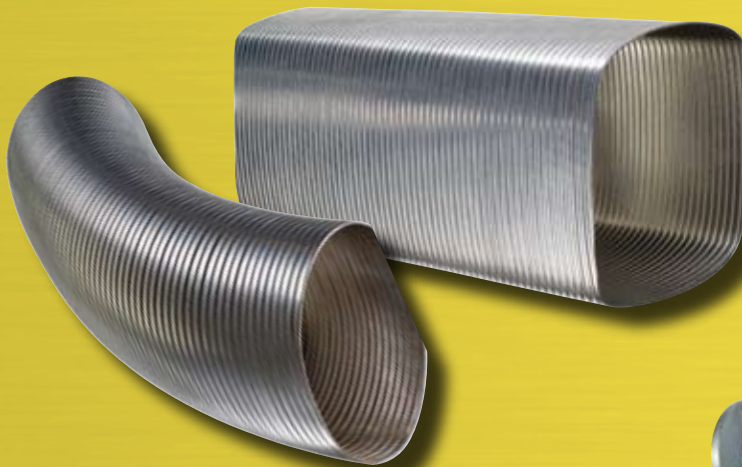

Oval, Square and Rectangle Hoses

Jacketed/Tracer Assemblies

**For all questions regarding custom products and services please call
1-800-878-5501**

...THE INDUSTRY LEADER FOR...

Agriculture Grain Service

BOP Applications