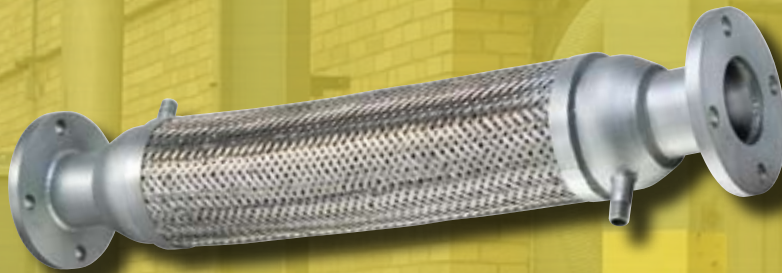

HOSE TECHNOLOGY

CUSTOM PRODUCTS & SERVICES

HOSE TEC[®] BRAND

METAL HOSE PRODUCTS AND SERVICES

HOSE TECHNOLOGY

Division of Kuri Tec Manufacturing, Inc.

2520 E. US Hwy 41, Williamsport, IN 47993-0206

Phone: (765) 762-5501 • Toll-Free Phone: (800) 878-5501