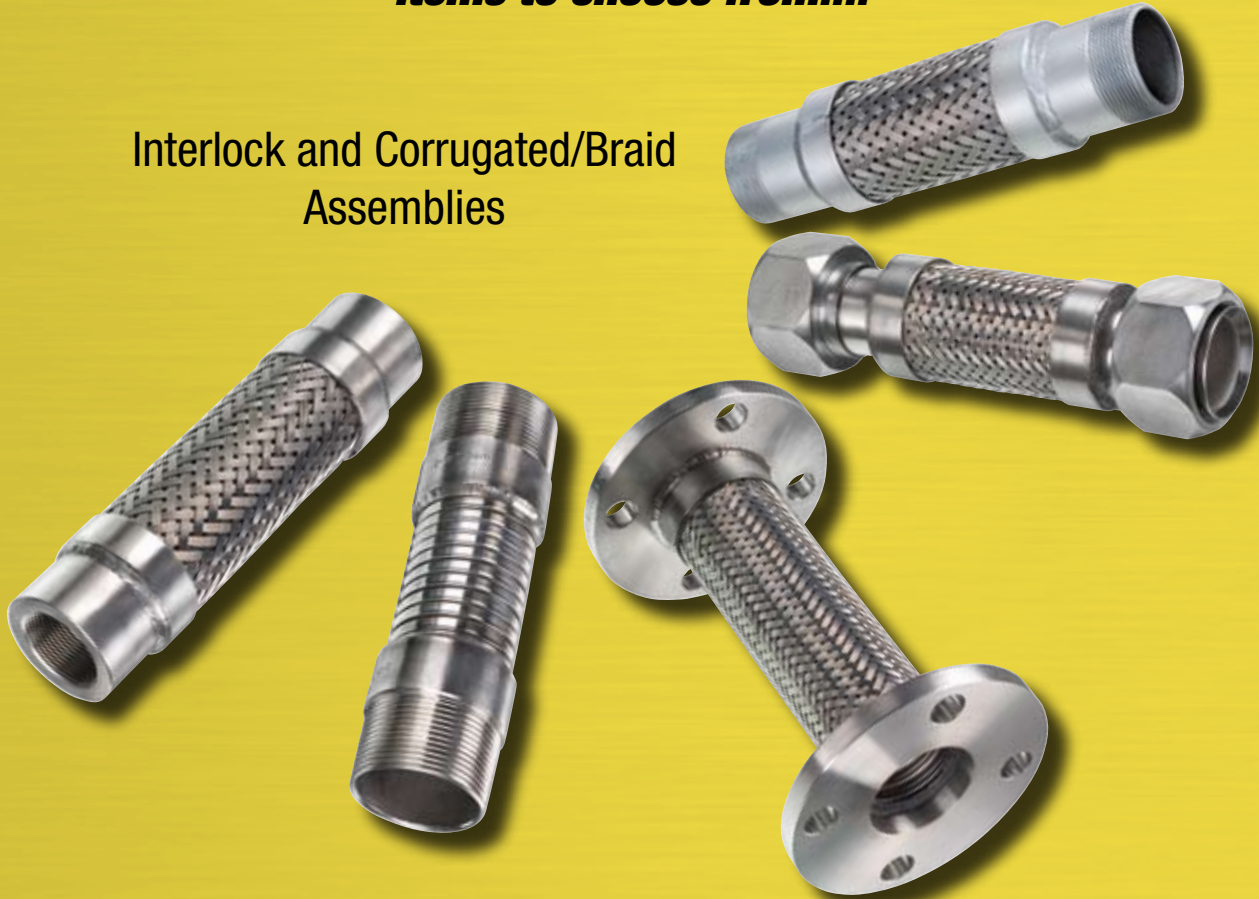

Repair services also available...

Experienced, Professional Fabrication Staff

...MEETING ALL YOUR CUSTOM NEEDS!

Hose Technology manufactures a wide variety of fabricated items to choose from....

Interlock and Corrugated/Braid Assemblies

Oval, Square and Rectangle Hoses

Jacketed/Tracer Assemblies

**For all questions regarding custom products and services please call
1-800-878-5501**

...THE INDUSTRY LEADER FOR...

Agriculture Grain Service

BOP Applications