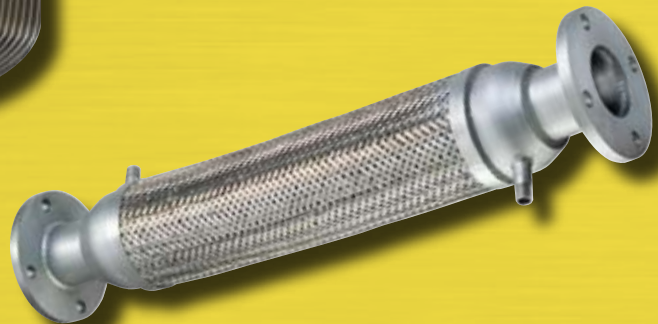

Repair services also available...

Experienced, Professional Fabrication Staff

...MEETING ALL YOUR CUSTOM NEEDS!

Hose Technology manufactures a wide variety of fabricated items to choose from....

Interlock and Corrugated/Braid Assemblies

Oval, Square and Rectangle Hoses

Jacketed/Tracer Assemblies

**For all questions regarding custom products and services please call
1-800-878-5501**

...THE INDUSTRY LEADER FOR...

Agriculture Grain Service

BOP Applications