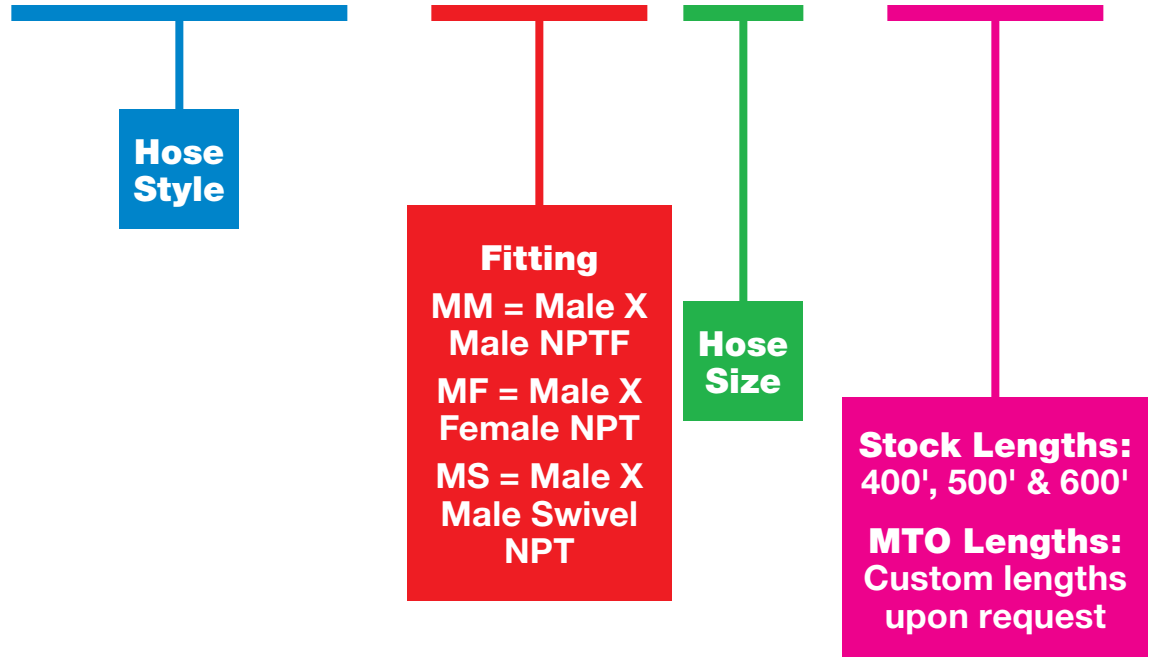

Custom Hose Length Inquiry

Assembly Custom Part Numbering System:

Example: **SPOR-MM16X250**

Please call, fax or email your inquiry to:

Phone: (847) 755-0360
 Fax: (847) 885-0996
 Email: sales@kuriyama.com

Custom Bonding Available

Piranha Twin-Line & Multi-Line Processes

- Bonding of hose sizes from 1/8" through 1 1/2" ID from available stocked hoses. Custom configurations available.
- For non-stock hose items, a minimum order of 2,500 ft. is required for twin-line.
- Split-Back ends are provided; typically as lengths of 12", 18" or 24" for ease of coupling and assembly.
- Intermittent bonding can also be provided in lengths to meet your applications needs.
- Special packaging is available as required to meet your application needs.