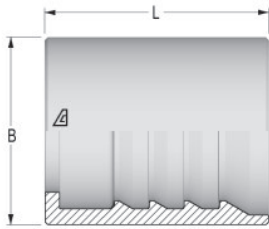

# Two-Piece Fittings - AS4, VS4 Series

HOSES  
ONE-PIECE B SERIES  
ONE-PIECE D SERIES  
ONE-PIECE F & P SERIES  
TWO-PIECE FERRULES (A & PFR SERIES)  
TWO-PIECE INSERTS (A SERIES)  
TWO-PIECE INTERLOCK FERRULES & INSERTS (X & Z SERIES)  
QUICK RELEASE  
ASSEMBLY EQUIPMENT  
TECHNICAL INFORMATION

### AS4

Part Number	Dash Size	Hose ID Size		B OD (mm)	L Length (mm)	Weight (lbs/each)
		(in)	(mm)			
AS4-04	04	1/4	6.4	22	26.3	0.07
AS4-06	06	3/8	9.5	25	28.5	0.09
AS4-08	08	1/2	12.7	29	34.7	0.14
AS4-10	10	5/8	15.9	32	37.5	0.17
AS4-12	12	3/4	19.0	36	41.5	0.21
AS4-16	16	1	25.4	45	47.7	0.37
AS4-20	20	1 1/4	31.8	58	54.6	0.88
AS4-24	24	1 1/2	38.1	67	61.0	1.08
AS4-32	32	2	50.8	82	75.1	1.76

### VS4

Part Number	Dash Size	Hose ID Size		B OD (mm)	L Length (mm)	Weight (lbs/each)
		(in)	(mm)			
VS4-40	40	2 1/2	63.5	95	84.0	3.85
VS4-48	48	3	76.2	95	84.0	4.35

Because we continually examine ways to improve our products, we reserve the right to alter specifications or discontinue products without prior notice.