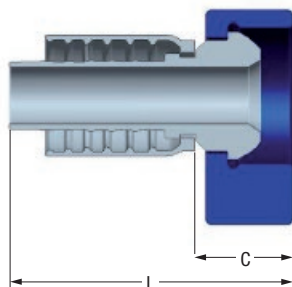

# AlfaCrimp One-Piece Fittings - F Series

HOSES

ONE-PIECE B SERIES

ONE-PIECE D SERIES

ONE-PIECE F & P SERIES

TWO-PIECE FERRULES (A & PFR SERIES)

TWO-PIECE INSERTS (A SERIES)

TWO-PIECE INTERLOCK FERRULES & INSERTS (X & Z SERIES)

QUICK RELEASE

ASSEMBLY EQUIPMENT

TECHNICAL INFORMATION

**NEW**

**Male Hammer Union Fig. 1502 integral fitting with Lug Nut (One Piece No-Skive)**  
*use with Alfabiotech 4000, 5000 and Flexor Rig Hoses*

Part Number	Dash Size	Hose ID (in)	Hose ID (mm)	C Cut-Off (mm)	L Overall Length (mm)	Weight (lbs/each)
F-3232-MHUN	32	2	50.8	71.0	185.5	14.55

**NEW**

**Female Hammer Union Fig. 1502 integral fitting with Rubber Ring (One Piece No-Skive)**  
*use with Alfabiotech 4000, 5000 and Flexor Rig Hoses*

Part Number	Dash Size	Hose ID (in)	Hose ID (mm)	C Cut-Off (mm)	L Overall Length (mm)	Weight (lbs/each)
F-3232-FHUN	32	2	50.8	67.5	182	5.52