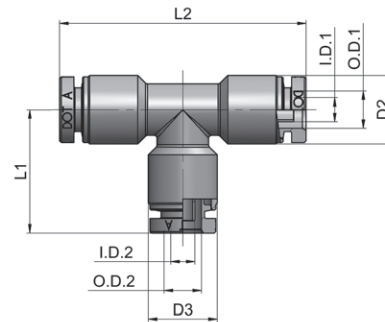

Union Fittings

Union Elbow 90°

DOT-BRUNE90 Series

Nominal Specifications							
Part Number	Description	Tube OD (in)	Tube [†] ID (in)	D2 (in)	L1 (in)	Weight Each (lbs)	*Pieces Per Package
DOT-BRUNE90-0404	UNION ELB 90 1/4 TB X 1/4 TB	1/4	.165	.472	0.866	0.040	25
DOT-BRUNE90-0606	UNION ELB 90 3/8 TB X 3/8 TB	3/8	.244	.630	1.024	0.084	25
DOT-BRUNE90-0808	UNION ELB 90 1/2 TB X 1/2 TB	1/2	.362	.787	1.110	0.135	25
DOT-BRUNE90-1010	UNION ELB 90 5/8 TB X 5/8 TB	5/8	.433	.945	1.398	0.228	10

† Note: The “Tube ID (in)” column heading refers to “Tube Support ID (in)”

*Only sold in package quantities

Union Tee

DOT-BRUNT Series

Nominal Specifications											
Part Number	Description	Tube OD1 (in)	Tube [†] ID1 (in)	Tube OD2 (in)	Tube [†] ID2 (in)	D2 (in)	D3 (in)	L1 (in)	L2 (in)	Weight Each (lbs)	*Pieces Per Package
DOT-BRUNT-0404	UNION TEE 1/4 TB X 1/4 TB	1/4	.165	1/4	.165	.472	.472	0.846	1.693	0.055	25
DOT-BRUNT-0606	UNION TEE 3/8 TB X 3/8 TB	3/8	.244	3/8	.244	.630	.630	1.004	2.008	0.116	25
DOT-BRUNT-0604	UNION TEE 3/8 TB X 1/4 TB	3/8	.244	1/4	.165	.630	.472	0.945	2.008	0.106	25
DOT-BRUNT-0808	UNION TEE 1/2 TB X 1/2 TB	1/2	.362	1/2	.362	.787	.787	1.063	2.220	0.184	25
DOT-BRUNT-0806	UNION TEE 1/2 TB X 3/8 TB	1/2	.362	3/8	.244	.787	.630	1.102	2.220	0.178	25
DOT-BRUNT-1010	UNION TEE 5/8 TB X 5/8 TB	5/8	.433	5/8	.433	.945	.945	1.398	2.795	0.359	10