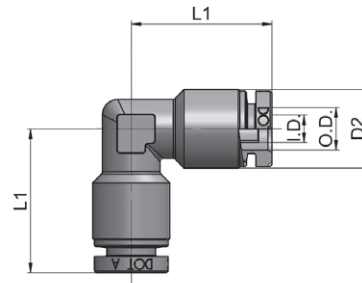

Union Fittings

Union Elbow 90°

DOT-BRUNE90 Series

Nominal Specifications							
Part Number	Description	Tube OD (in)	Tube [†] ID (in)	D2 (in)	L1 (in)	Weight Each (lbs)	*Pieces Per Package
DOT-BRUNE90-0404	UNION ELB 90 1/4 TB X 1/4 TB	1/4	.165	.472	0.866	0.040	25
DOT-BRUNE90-0606	UNION ELB 90 3/8 TB X 3/8 TB	3/8	.244	.630	1.024	0.084	25
DOT-BRUNE90-0808	UNION ELB 90 1/2 TB X 1/2 TB	1/2	.362	.787	1.110	0.135	25
DOT-BRUNE90-1010	UNION ELB 90 5/8 TB X 5/8 TB	5/8	.433	.945	1.398	0.228	10

† Note: The “Tube ID (in)” column heading refers to “Tube Support ID (in)”

*Only sold in package quantities

Union Tee

DOT-BRUNT Series

Nominal Specifications											
Part Number	Description	Tube OD1 (in)	Tube [†] ID1 (in)	Tube OD2 (in)	Tube [†] ID2 (in)	D2 (in)	D3 (in)	L1 (in)	L2 (in)	Weight Each (lbs)	*Pieces Per Package
DOT-BRUNT-0404	UNION TEE 1/4 TB X 1/4 TB	1/4	.165	1/4	.165	.472	.472	0.846	1.693	0.055	25
DOT-BRUNT-0606	UNION TEE 3/8 TB X 3/8 TB	3/8	.244	3/8	.244	.630	.630	1.004	2.008	0.116	25
DOT-BRUNT-0604	UNION TEE 3/8 TB X 1/4 TB	3/8	.244	1/4	.165	.630	.472	0.945	2.008	0.106	25
DOT-BRUNT-0808	UNION TEE 1/2 TB X 1/2 TB	1/2	.362	1/2	.362	.787	.787	1.063	2.220	0.184	25
DOT-BRUNT-0806	UNION TEE 1/2 TB X 3/8 TB	1/2	.362	3/8	.244	.787	.630	1.102	2.220	0.178	25
DOT-BRUNT-1010	UNION TEE 5/8 TB X 5/8 TB	5/8	.433	5/8	.433	.945	.945	1.398	2.795	0.359	10