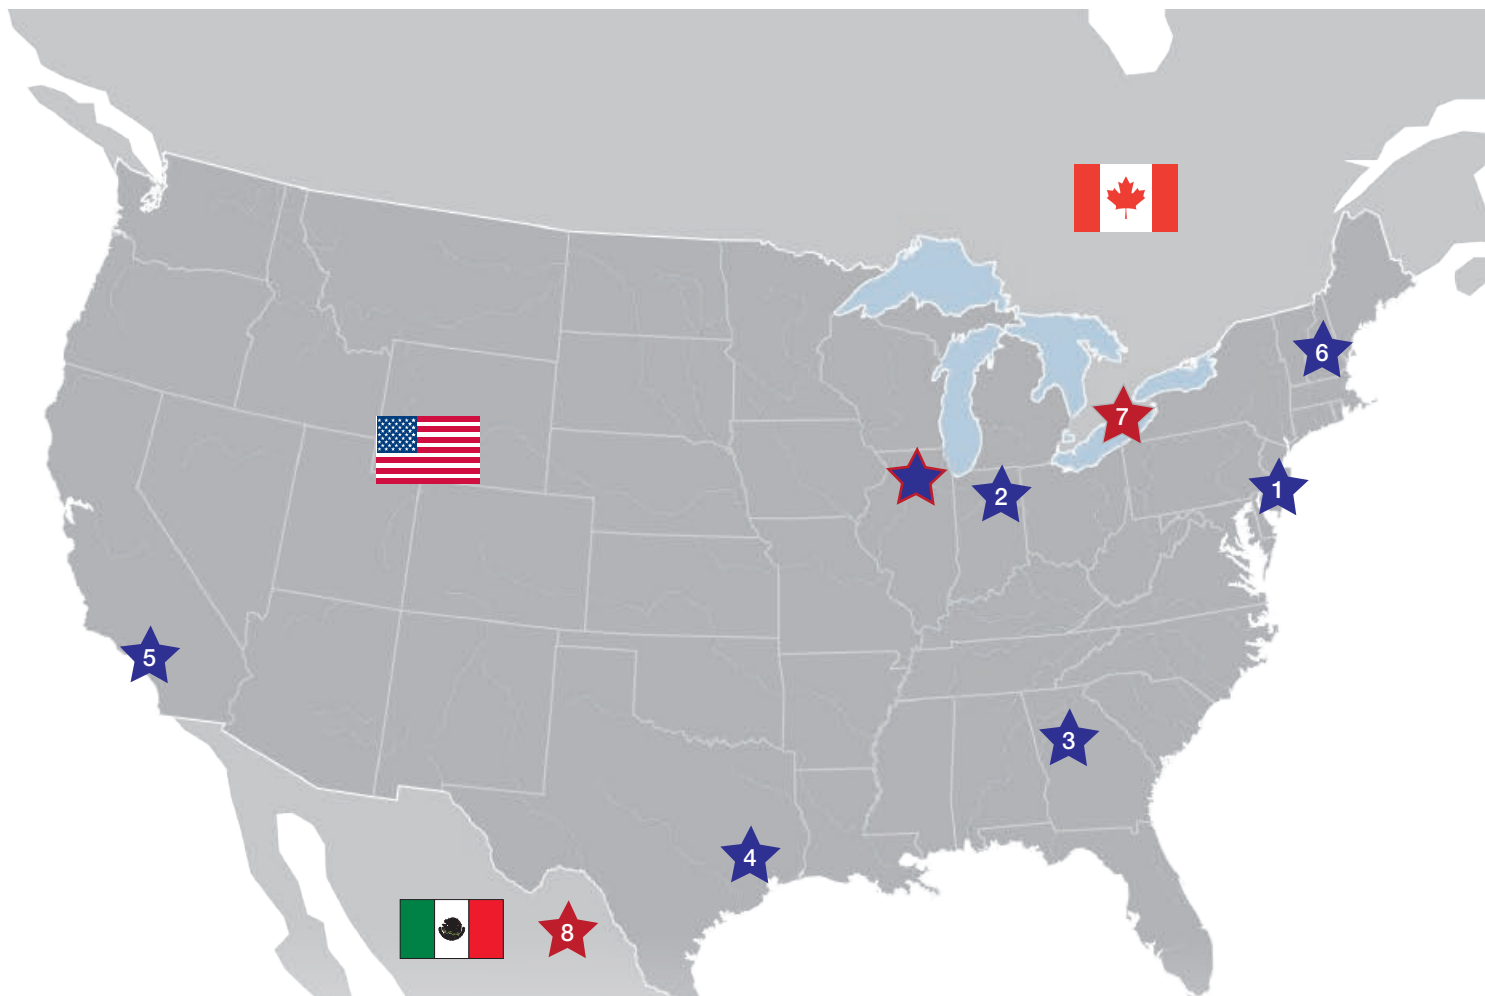

Distribution and Warehouse Locations

U.S. Distribution

CORPORATE HEADQUARTERS

★ Kuriyama of America, Inc.
Schaumburg, IL

Main Warehouse & Distribution

★ 1 Eastern Warehouse
Eastern Rubber & Plastics Co., Inc.
Cream Ridge, NJ

★ 2 Indiana Service Center
Kuri Tec Manufacturing, Inc.
Williamsport, IN

★ 3 Southeastern Warehouse
Fortney Sales Co., Inc.
Acworth, GA

★ 4 Southwestern Warehouse
Kuriyama Houston
Houston, TX

★ 5 Western Warehouse
Kuriyama Santa Fe Springs
Santa Fe Springs, CA

★ 6 Kuriyama Fire Products/ATI
Kuriyama Fire Products Distribution
and Assembly Center
Peterborough, NH

★ Canada Distribution

Kuri Tec Corporation
Brantford, ONT, Canada

★ Mexico Distribution

Kuriyama de Mexico
Apodaca, N.L., Mexico