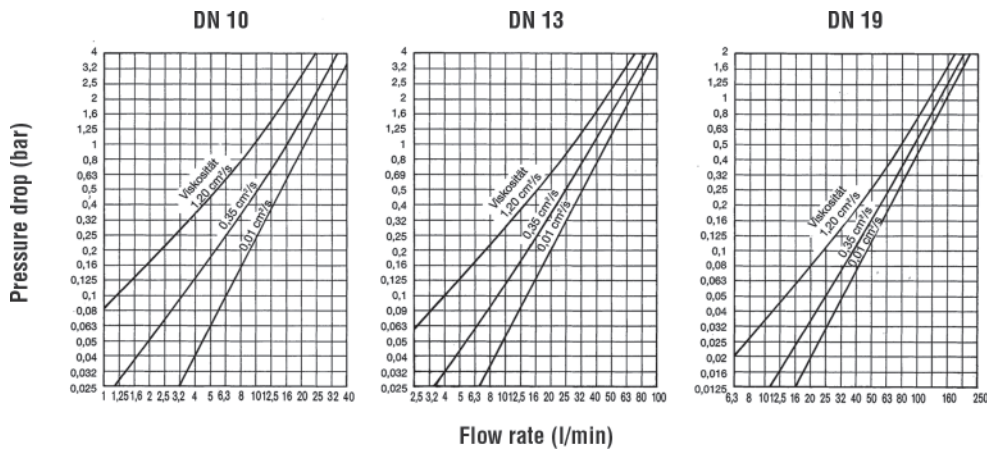

FLOW RATE TABLE

QA Series ISO-A POPET STANDARD ISO 7241 A

Because we continually examine ways to improve our products, we reserve the right to alter specifications or discontinue products without prior notice.