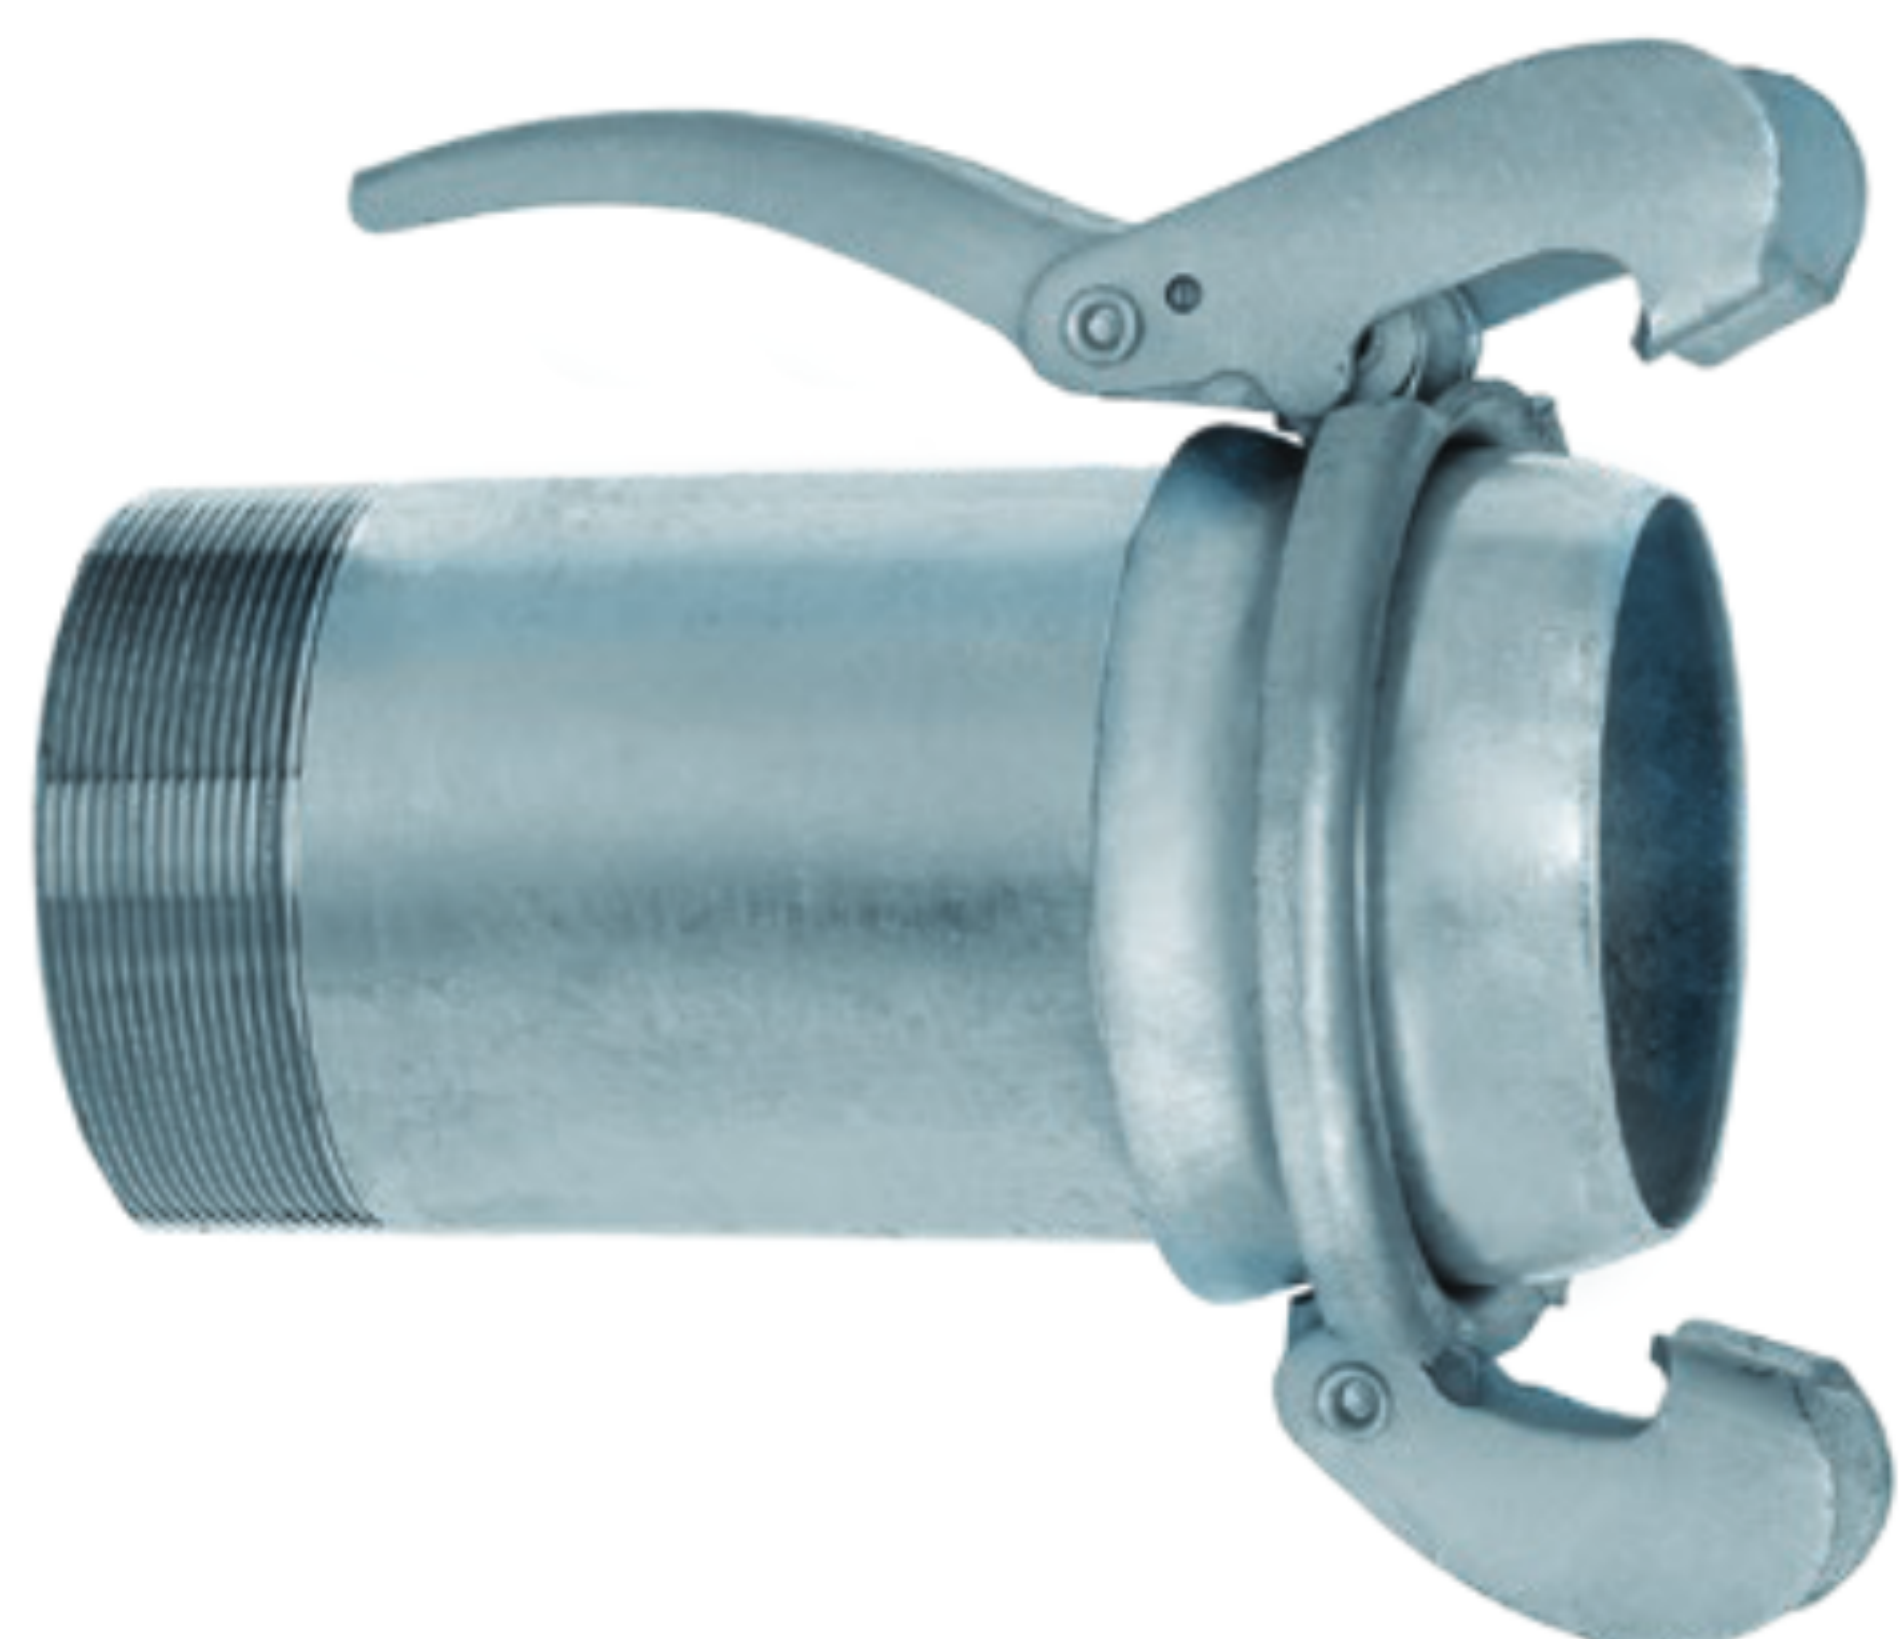

SPHERE LOCK™ – TYPE B

VIEW ONLINE

SCAN FOR INFO

or

visit
KOA.link/Sphere-Lock_Type-B-3

SLB-FP Series

Female Socket x Male NPT *(Includes Buna Gasket)*

Part Number	Size (in)	PSI Rating at 70°F	Weight Each (lbs)	Standard Carton
SLB-FP200	2	290	0.97	1
SLB-FP300	3	290	1.78	1
SLB-FP400	4	217	3.59	1
SLB-FP600	6	175	7.12	1
SLB-FP800	8	175	13.57	1

SLB-MP Series

Male Ball x Male NPT *(Includes Locking Lever Ring)*

Part Number	Size (in)	PSI Rating at 70°F	Weight Each (lbs)	Standard Carton
SLB-MP200	2	290	3.04	1
SLB-MP300	3	290	6.18	1
SLB-MP400	4	217	10.62	1
SLB-MP600	6	175	22.61	1
SLB-MP800	8	175	38.18	1

SLB-MPLG Series

Male Ball Plug *(Includes Locking Lever Ring)**

Part Number	Size (in)	PSI Rating at 70°F	Weight Each (lbs)	Standard Carton
SLB-MPLG200	2	290	1.52	1
SLB-MPLG300	3	290	2.98	1
SLB-MPLG400	4	217	6.33	1
SLB-MPLG600	6	175	12.66	1
SLB-MPLG800	8	175	19.88	1
SLB-MPLG1200	12	175	48.72	1

* 12" size includes Locking Ring, requires Lever Assist Bar (Type A) to couple (SLA-LV) page 155.

Because we continually examine ways to improve our products, we reserve the right to alter specifications or discontinue products without prior notice.